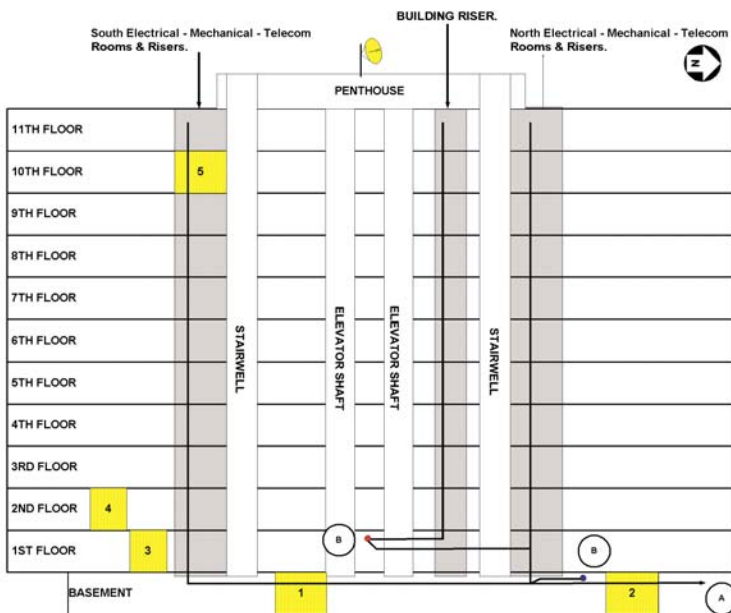

- Controlled & Secured Space
- Plenty Of Vertical Riser Space

Rooftop:

- 360 Degree Coverage Area
- Plenty Of Rooftop Space
- Antenna & Satellite Dish Space
- Easy Access To Roof & Riser Space

Power Services:

- Ample Electrical Supply
- Emergency Generator Space

TELECOM PROVIDERS:

| | |
|--------------------|--------------|
| AboveNet | 877-462-2683 |
| AT&T (SWBT) | 800-750-2355 |
| Cogent | 877-875-4432 |
| Cypress | 713-403-4400 |
| Nextlink | 866-349-0134 |
| Phonoscope | 713-272-4600 |
| tw telecom | 713-341-4000 |
| XO | 866-349-0134 |
| Reliance Globalcom | 415-901-2000 |

TELECOM EQUIPMENT SPACE

1. Yipes
2. AT&T (SWBT)
4. Crescent

TELECOM ENTRANCE CONDUITS

- (A) North Entrance Conduits to Richmond Avenue.
- (B) West Entrance Conduits to One Greenway Plaza Parking Garage.

For more information contact
Crescent's Telecom Services Group
800-236-7099